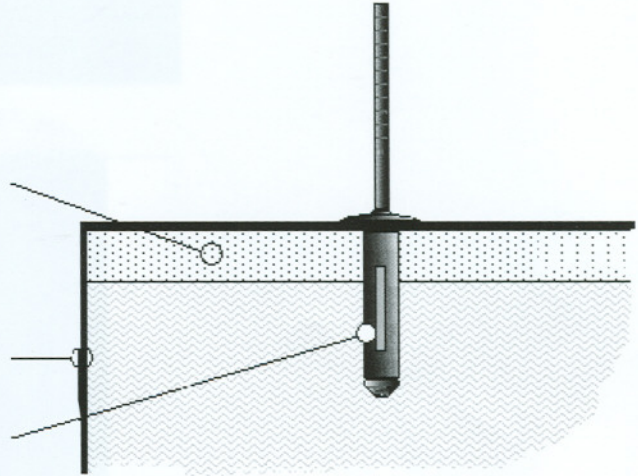

5/16/05

Installation Accessories

Bulb-Tite Fasteners

Approved for LIGHTGUARD®

LIGHTGUARD concrete surface

Metal fascia

Bulb-Tite Fastener
before expansion

LIGHTGUARD concrete surface

Metal fascia

Bulb-Tite Fastener
after expansion

Order: For LIGHTGUARD RV6604-8-10, Aluminum Rivet, Aluminum Mandrel

Call T. Clear Corporation 1-800-544-7398

®LIGHTGUARD is a registered trademark of T. Clear Corporation