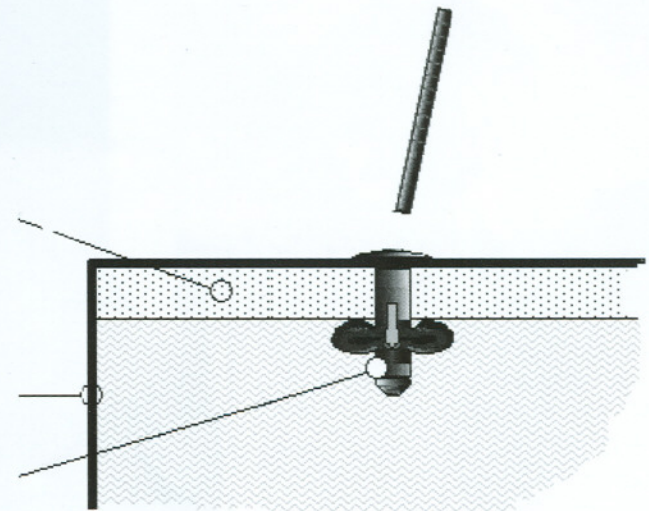

5/16/05

Installation Accessories

Bulb-Tite Fasteners

Approved for LIGHTGUARD®

LIGHTGUARD concrete surface

Metal fascia

Bulb-Tite Fastener
before expansion

LIGHTGUARD concrete surface

Metal fascia

Bulb-Tite Fastener
after expansion

Order: For LIGHTGUARD RV6604-8-10, Aluminum Rivet, Aluminum Mandrel

Call T. Clear Corporation 1-800-544-7398

®LIGHTGUARD is a registered trademark of T. Clear Corporation